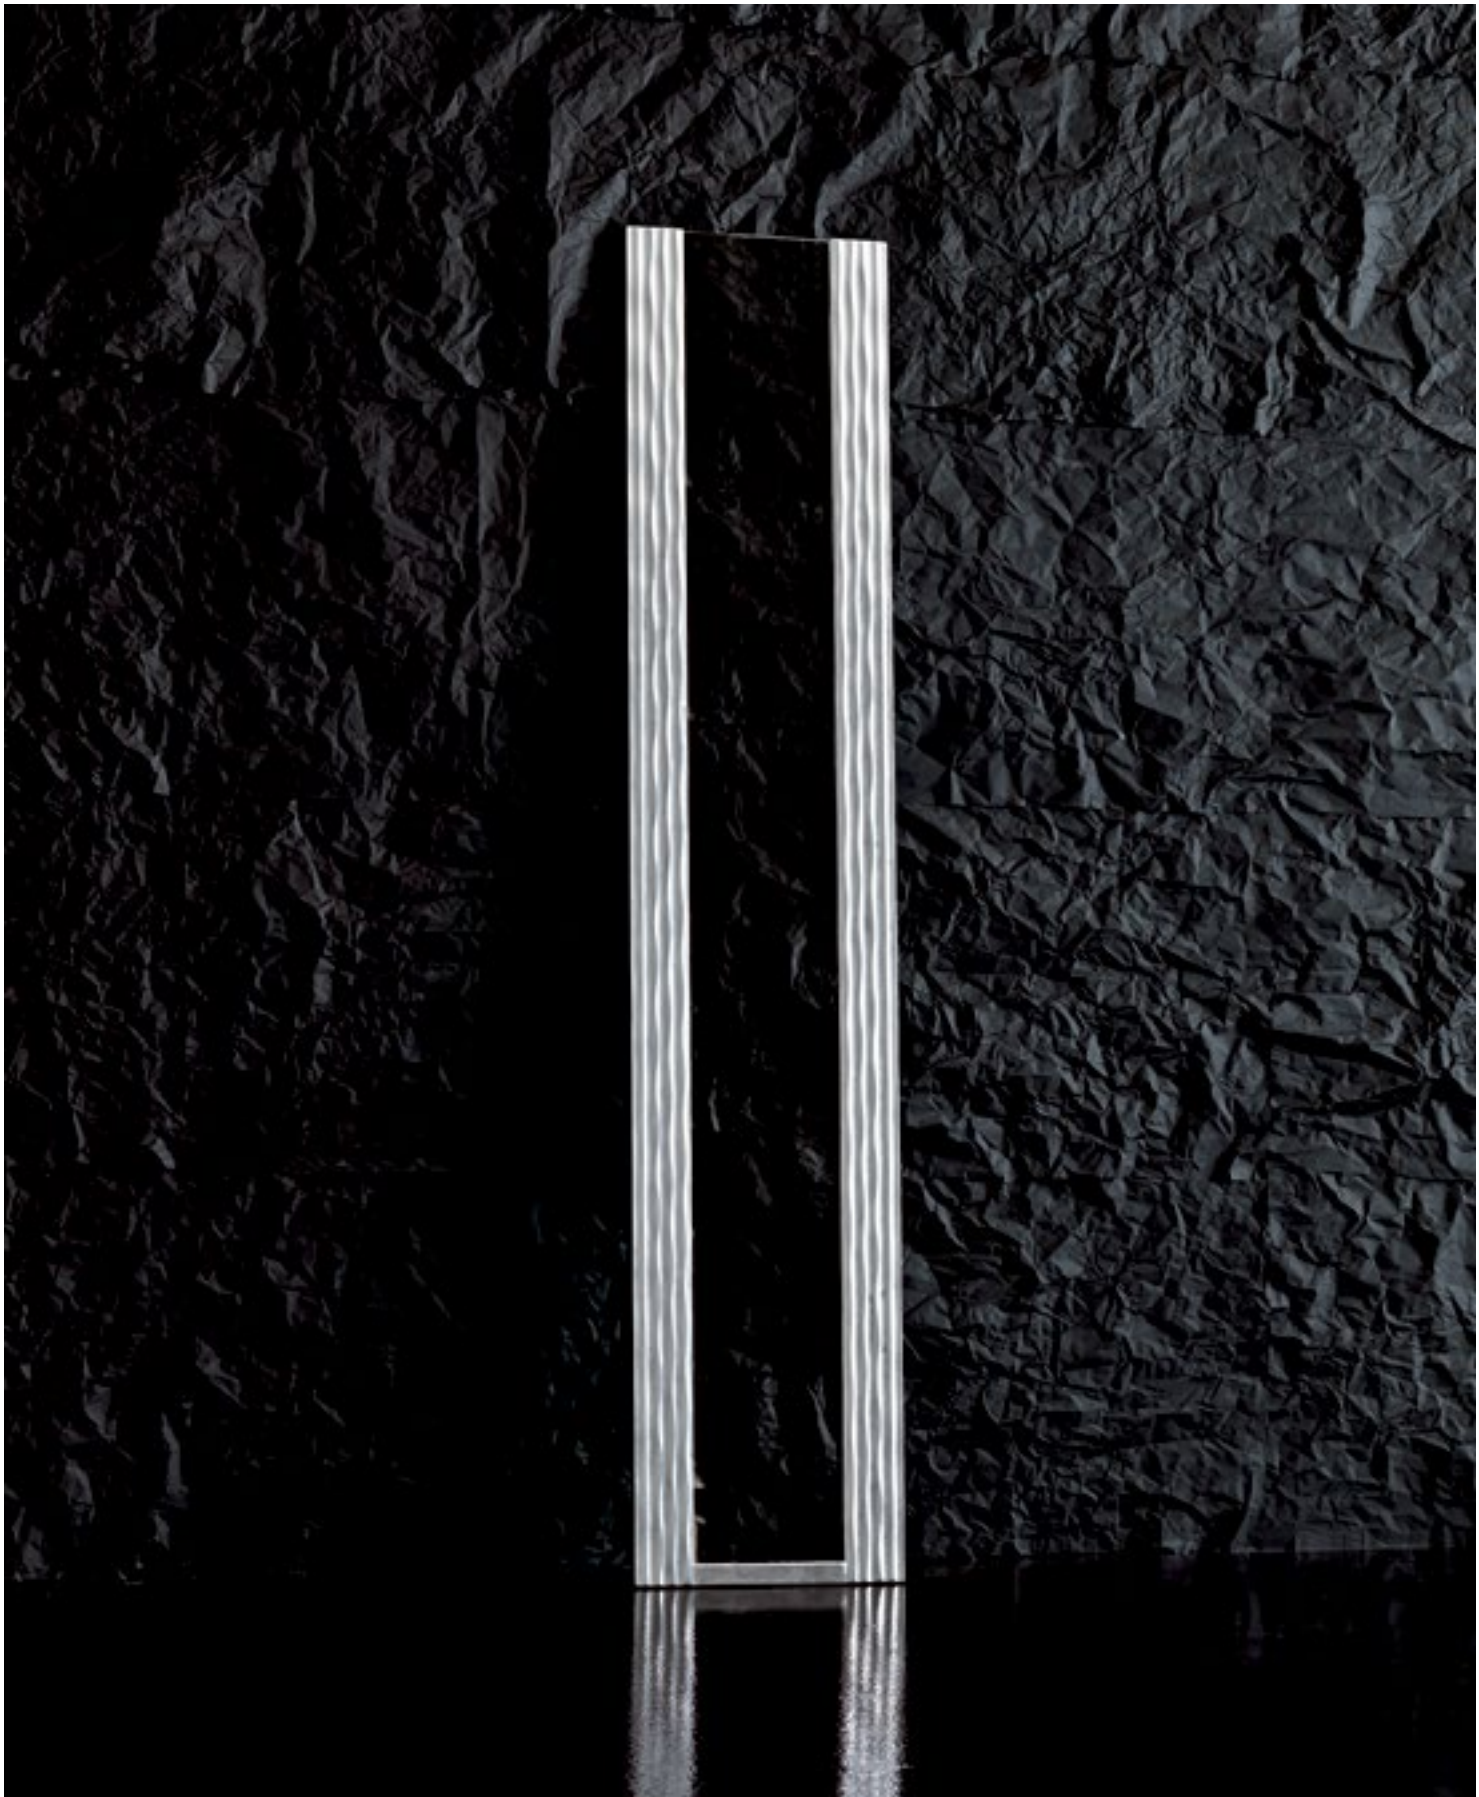

VALMONT

21137
cm 40X206
mirror frame
natural silver leaf finish