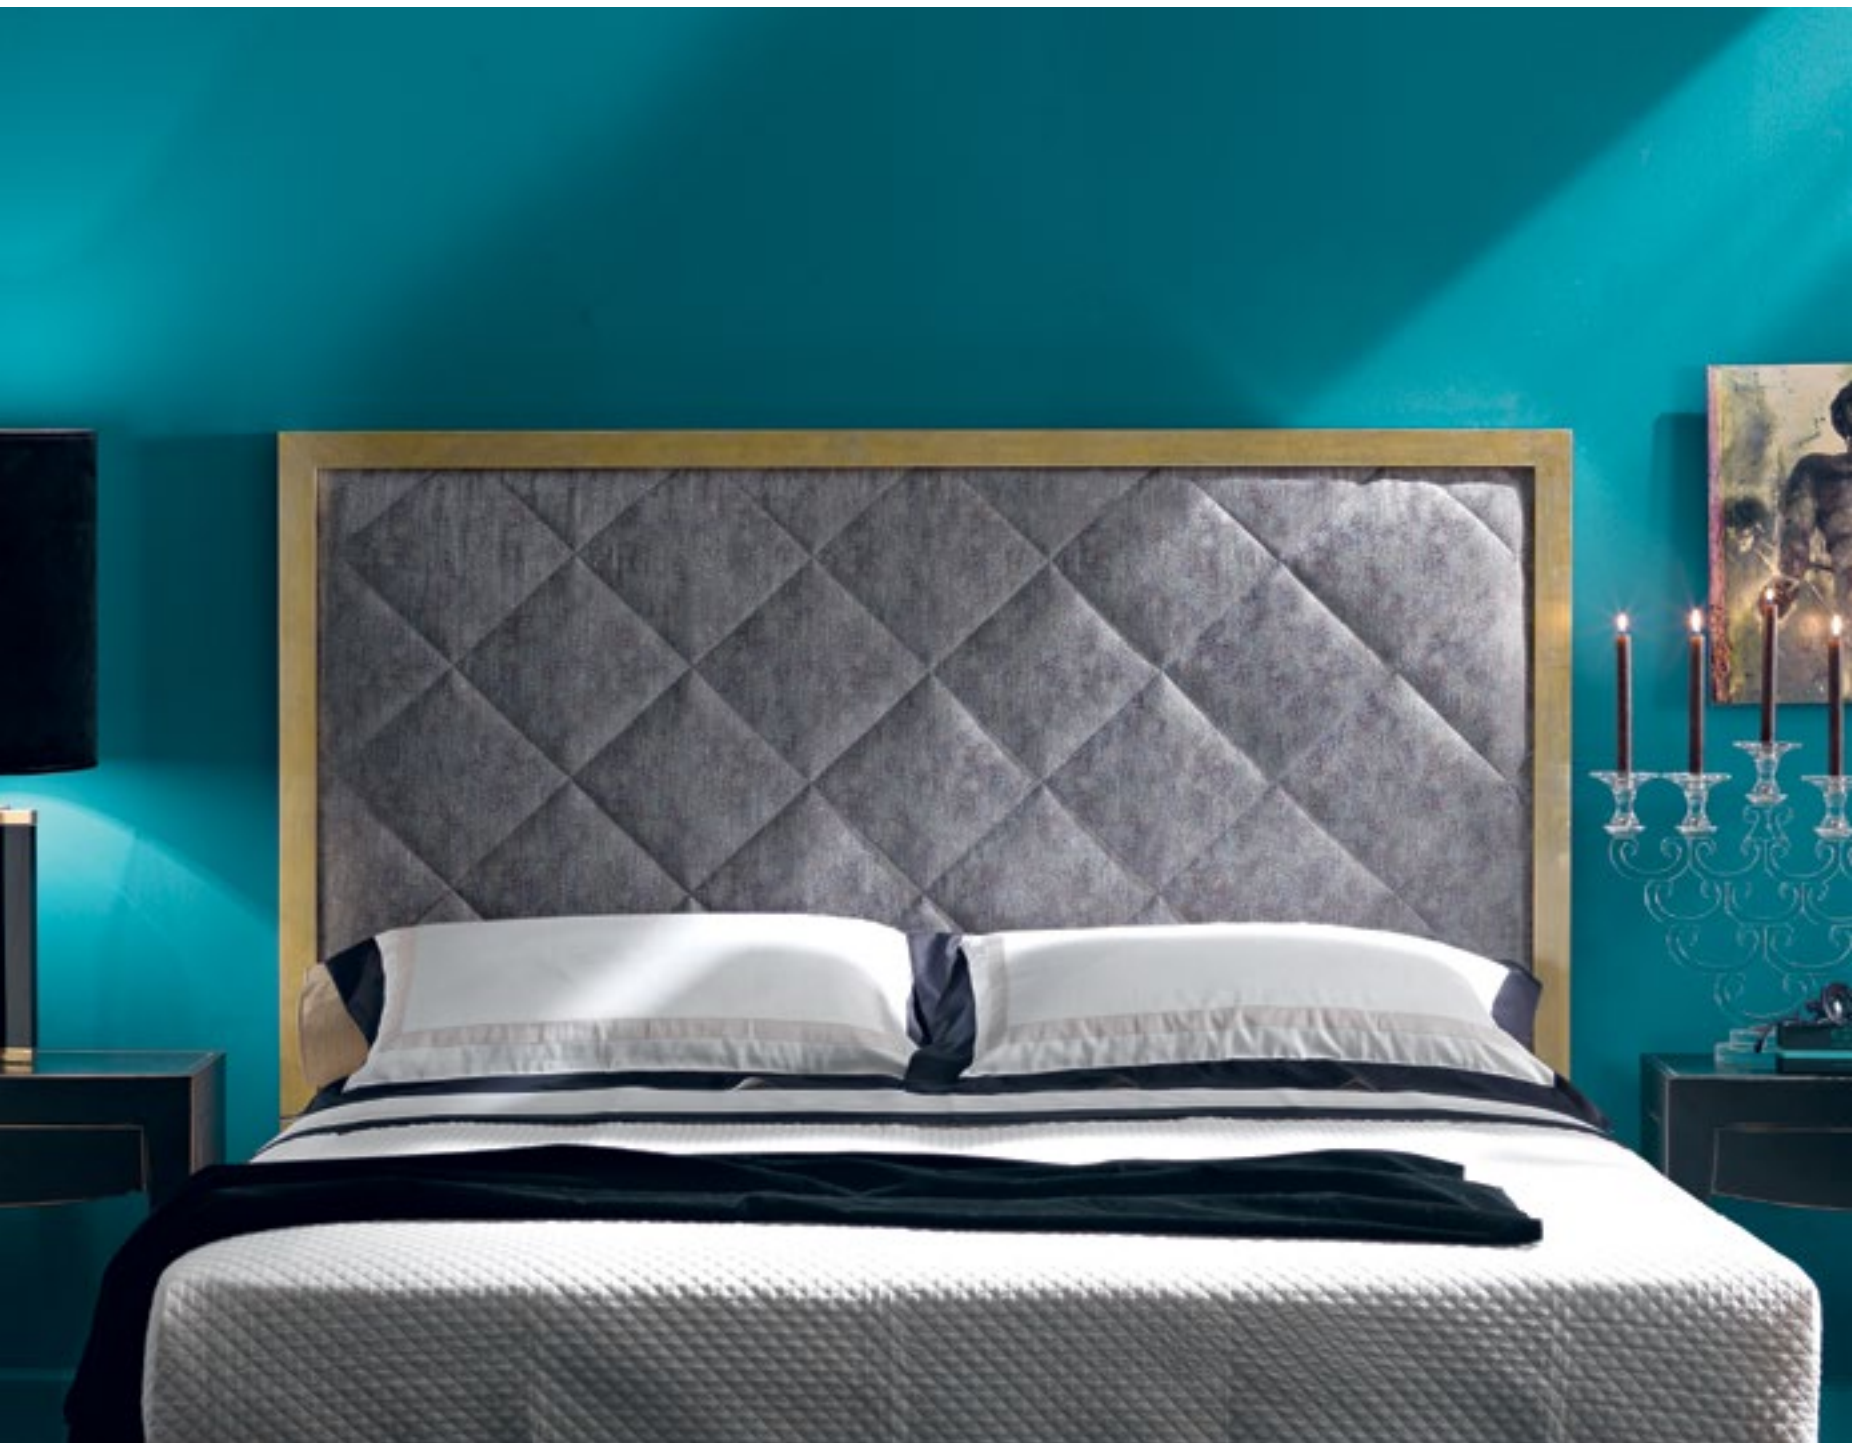

LUNI

21417
cm 190x120h
headboard
brass gold lead