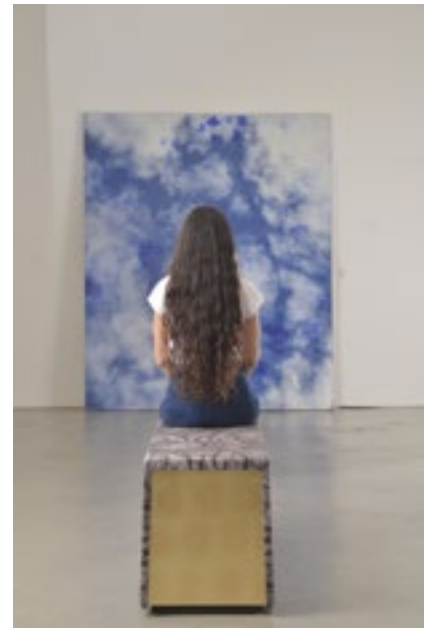

BART

31814
cm 120x40x50h
bench
gold leaf
fabric Campus Leaf 8701